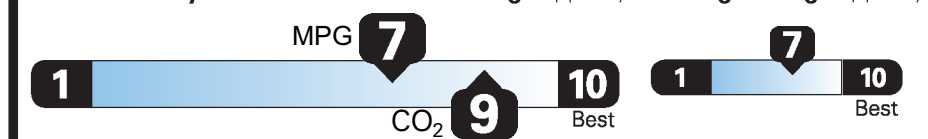

Fuel Economy & Greenhouse Gas Rating (tailpipe only) Smog Rating (tailpipe only)

Actual results will vary for many reasons, including driving conditions and how you drive and maintain your vehicle. The average new vehicle gets 27 MPG and costs $7,500 to fuel over 5 years. Cost estimates are based on 15,000 miles per year at $2.70 per gallon and $.13 per kW-hr. This is a dual fueled automobile. MPGe is miles per gasoline gallon equivalent. Vehicle emissions are a significant cause of climate change and smog.

fueleconomy.gov

Calculate personalized estimates and compare vehicles

GOVERNMENT 5-STAR SAFETY RATINGS

Overall Vehicle Score Not Rated

Based on the combined ratings of frontal, side and rollover. Should ONLY be compared to other vehicles of similar size and weight.

Frontal Crash Driver Passenger Not Rated Not Rated

Based on the risk of injury in a frontal impact. Should ONLY be compared to other vehicles of similar size and weight.

Side Crash Front seat Rear seat Not Rated Not Rated

Based on the risk of injury in a side impact.

Rollover Not Rated

Based on the risk of rollover in a single-vehicle crash.

Star ratings range from 1 to 5 stars (★★★★★), with 5 being the highest.

Source: National Highway Traffic Safety Administration (NHTSA).

www.safercar.gov or 1-888-327-4236

THE LINCOLN WAY™ APP

Your Dashboard of Services & Features

- Download the Lincoln Way app* and you can:
  - Remotely start, lock and unlock your vehicle
  - Locate your vehicle and check approximate fuel range
  - Receive vehicle health alerts

The Lincoln Connect™ modem is active and sending vehicle data (e.g., diagnostics) to Lincoln. See in-vehicle Settings for connectivity options.

Lincoln Protect™

Insist on Lincoln Protect! The only extended service plan fully backed by Lincoln and honored at every Lincoln dealership in the U.S., Canada and Mexico. See your Lincoln dealer or visit www.LincolnOwner.com

WARNING: Operating, servicing and maintaining a passenger vehicle, pickup truck, van, or off-road vehicle can expose you to chemicals including engine exhaust, carbon monoxide, phthalates, and lead, which are known to the State of California to cause cancer and birth defects or other reproductive harm. To minimize exposure, avoid breathing exhaust, do not idle the engine except as necessary, service your vehicle in a well-ventilated area and wear gloves or wash your hands frequently when servicing your vehicle. For more information go to www.P65Warnings.ca.gov/passenger-vehicle.

SCAN OR TEXT 5LMNL01010 TO 59173

Msg & Data rates may apply. Text HELP for help

www.lincoln.com/help/privacy-terms/