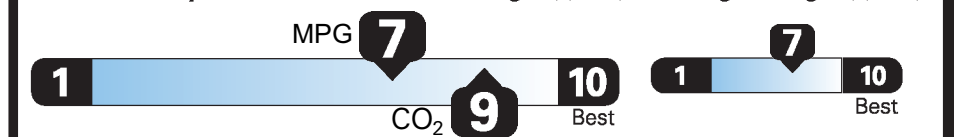

**Driving Range**

**Annual fuel cost \$1,500**

**Fuel Economy & Greenhouse Gas Rating (tailpipe only) Smog Rating (tailpipe only)**

Actual results will vary for many reasons, including driving conditions and how you drive and maintain your vehicle. The average new vehicle gets 27 MPG and costs \$7,500 to fuel over 5 years. Cost estimates are based on 15,000 miles per year at \$2.70 per gallon and \$.13 per kW-hr. This is a dual fueled automobile. MPGe is miles per gasoline gallon equivalent. Vehicle emissions are a significant cause of climate change and smog.